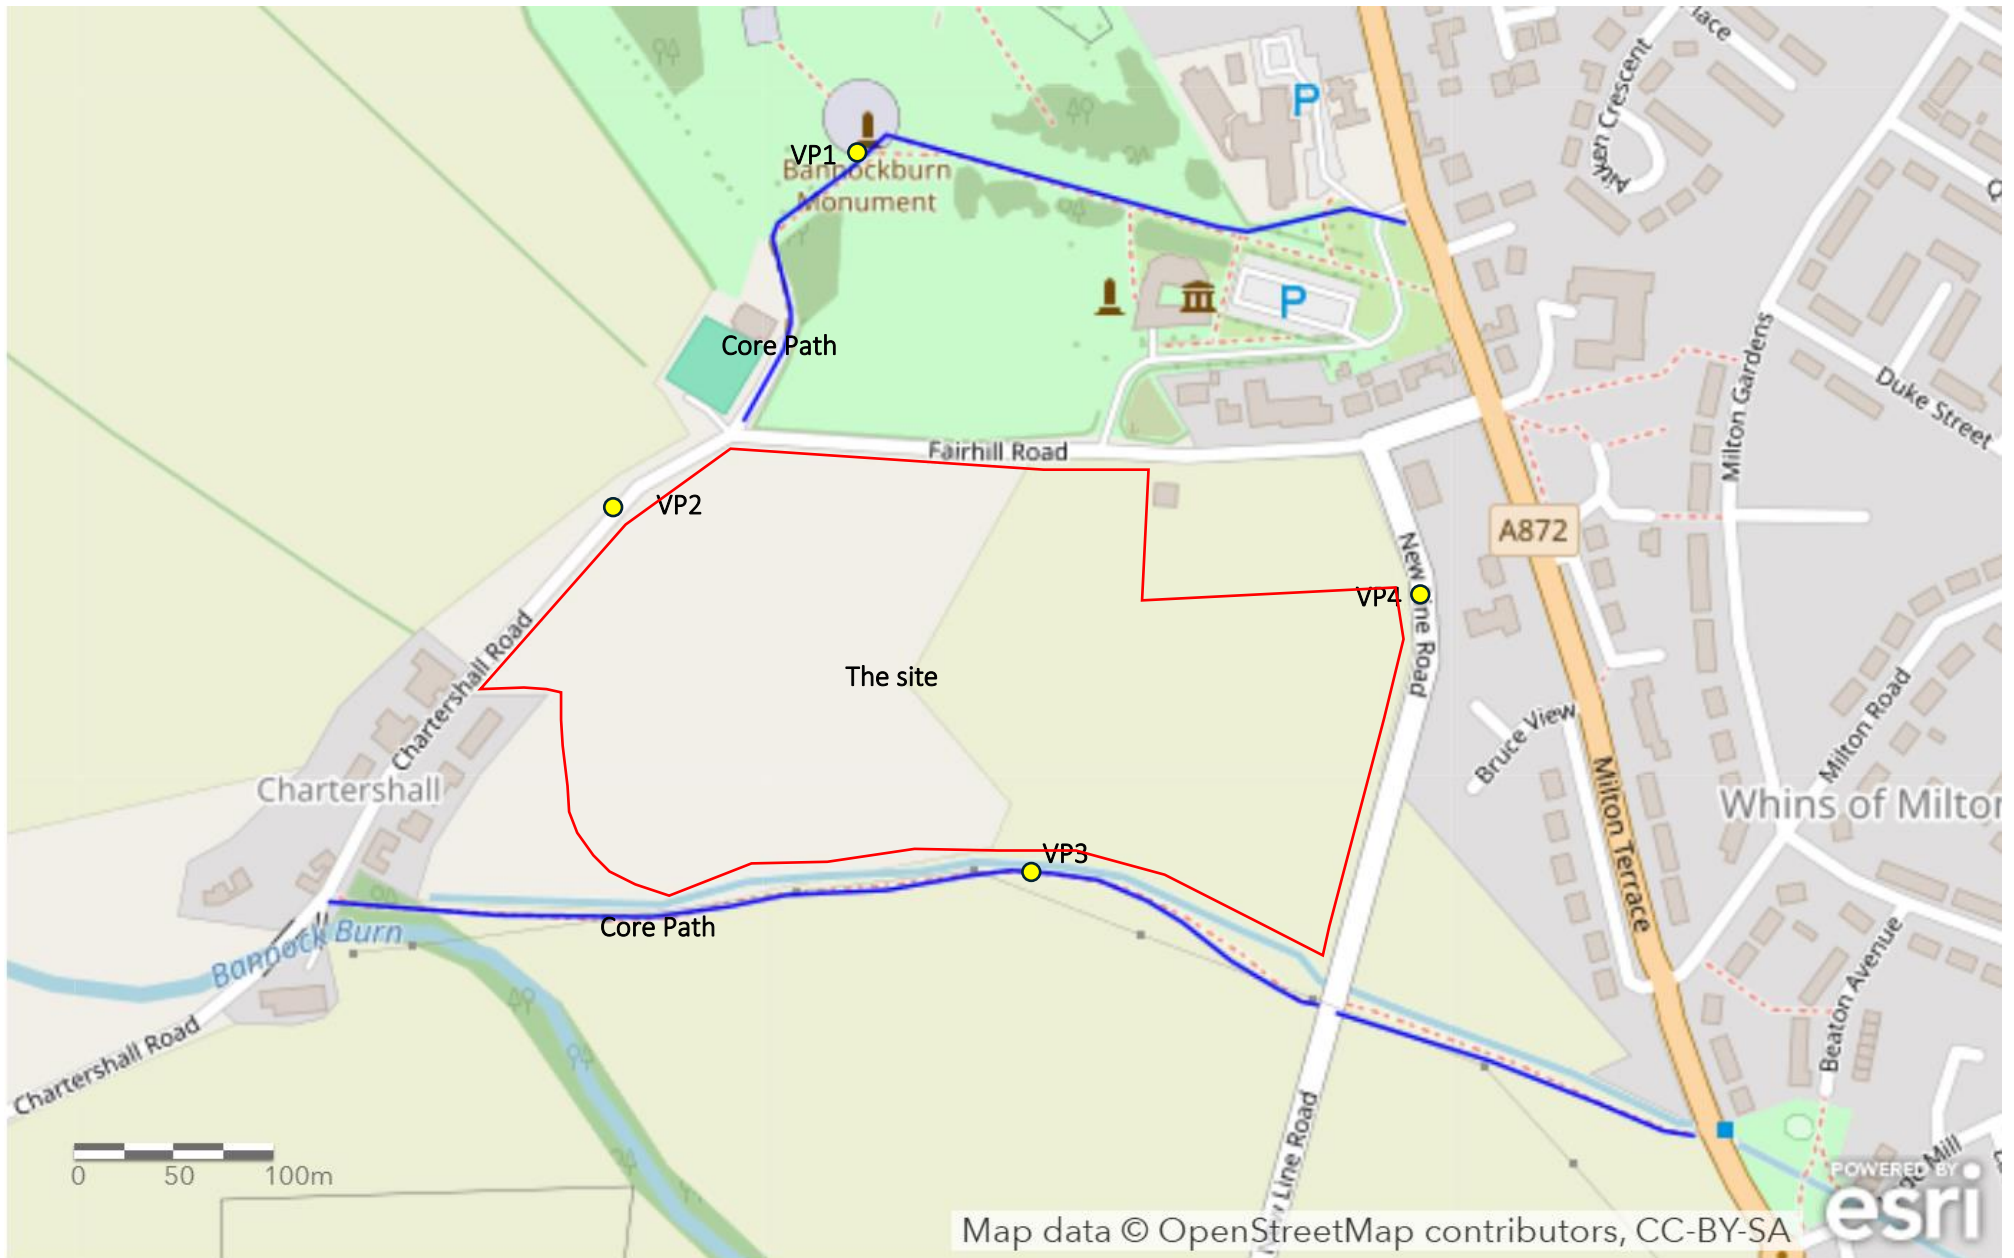

Bannockburn trotting track proposal

Ref: NOD-390-001

Appendix: Viewpoint photos

Figure 1: Viewpoint locations

PHOTO 1 - Viewpoint 1: Bannockburn Rotunda - 50mm stich of 90° view

PHOTO 3 - Viewpoint 2: Chartershall Road - 50mm stich of 90° view

PHOTO 2 - Viewpoint 1: Bannockburn Rotunda - 50mm single frame

PHOTO 4 - Viewpoint 2: Chartershall Road - 50mm single frame

PHOTO 5 - Viewpoint 3: Core Path to south of site - 50mm single frame

PHOTO 6 - Viewpoint 4: New Line Road - 50mm single frame